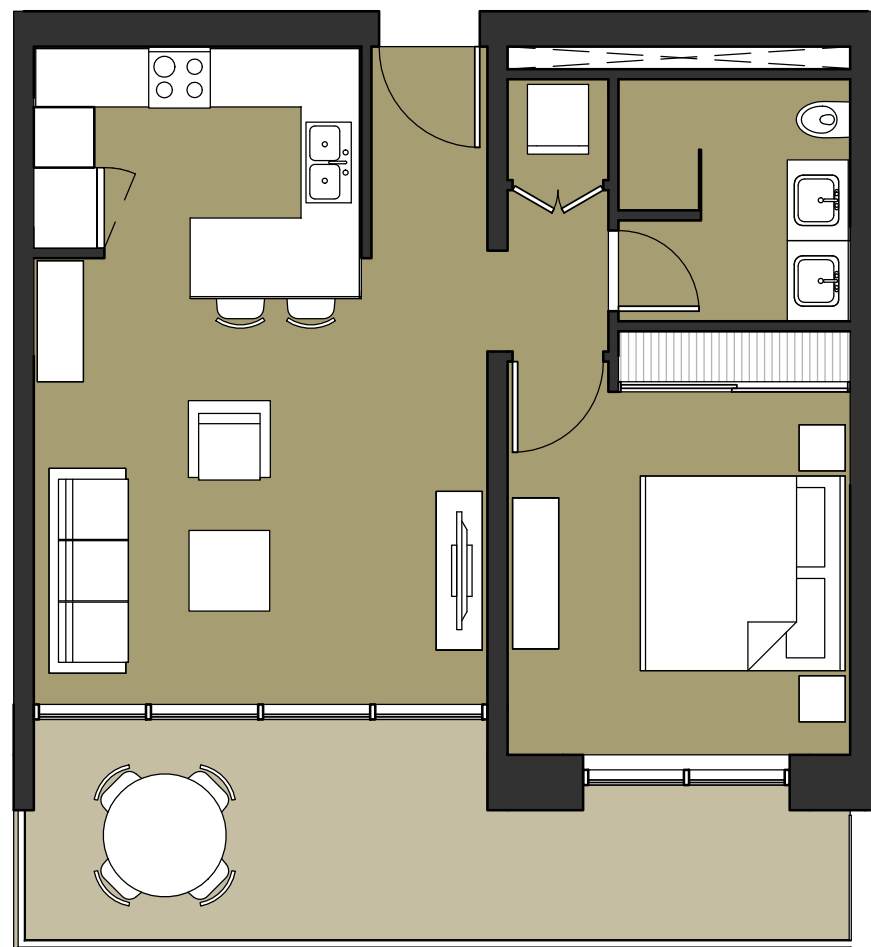

FOURTEEN

 AT MULLET BAY

UNIT:

TOTAL INTERIOR 62.35 m²
 TOTAL EXTERIOR 15.70 m²
 TOTAL SURFACE 78.05 m²

LEVEL:

THE DRAWINGS AND LAYOUTS ARE SOLELY ARTIST'S IMPRESSIONS, AND THE FINAL DESIGN, LAYOUT OR FINISHING DETAILS MAY DIFFER FROM THIS ARTIST'S IMPRESSIONS. NO CLAIMS CAN BE MADE REGARDING THE ARTIST'S IMPRESSIONS OR ANY DEVIATION IN THE FINAL DESIGN, LAYOUT AND FINISHING DETAILS