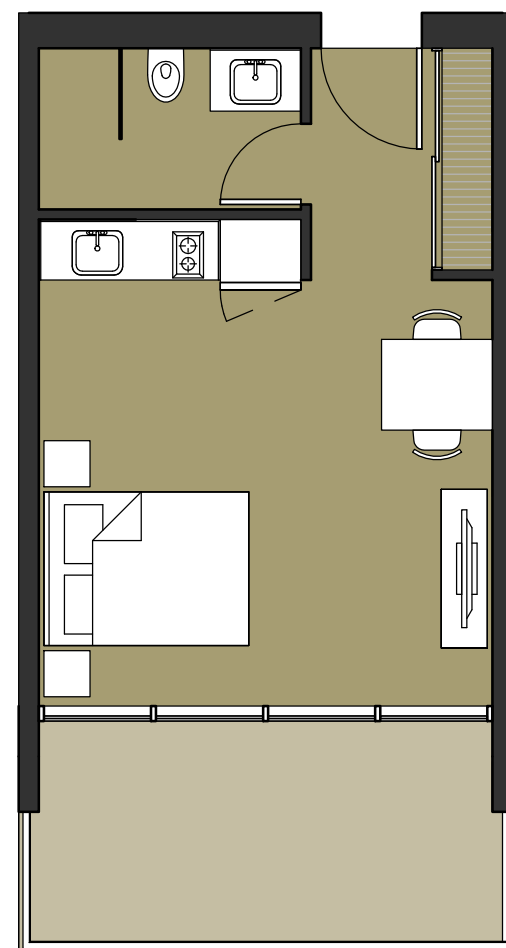

UNIT:

TOTAL INTERIOR 33.00 m2
TOTAL EXTERIOR 10.85 m2
TOTAL SURFACE 43.85 m2

LEVEL:

THE DRAWINGS AND LAYOUTS ARE SOLELY ARTIST'S IMPRESSIONS, AND THE FINAL DESIGN, LAYOUT OR FINISHING DETAILS MAY DIFFER FROM THIS ARTIST'S IMPRESSIONS. NO CLAIMS CAN BE MADE REGARDING THE ARTIST'S IMPRESSIONS OR ANY DEVIATION IN THE FINAL DESIGN, LAYOUT AND FINISHING DETAILS