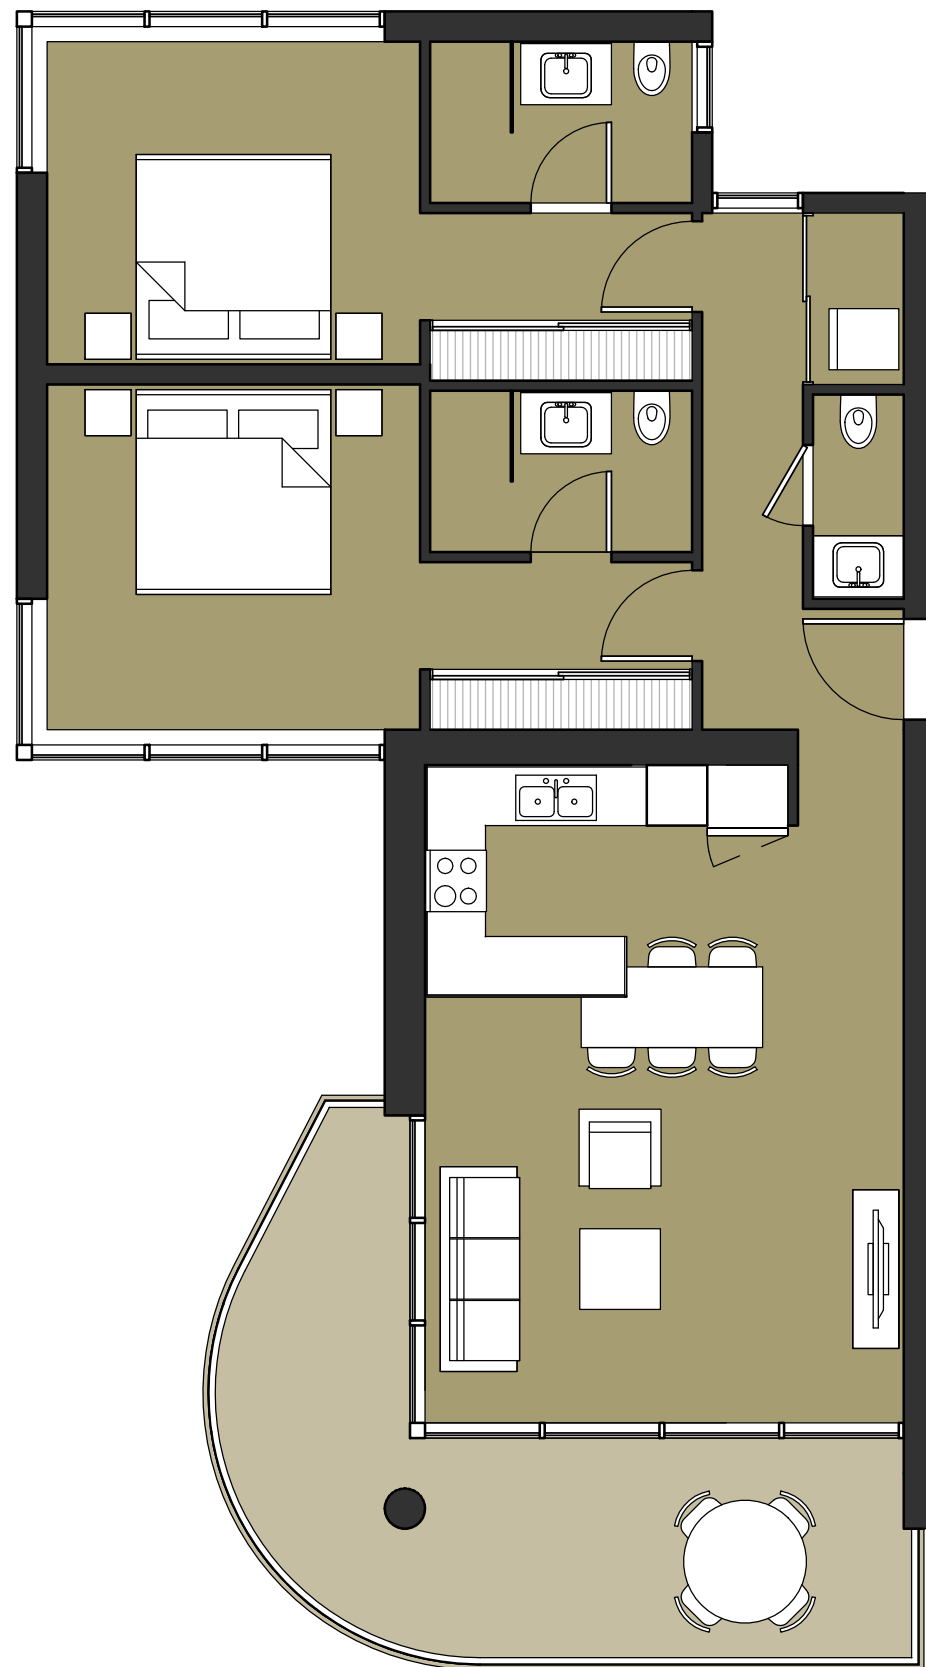

FOURTEEN
AT MULLET BAY

UNIT:

TOTAL INTERIOR	99.00 m2
TOTAL EXTERIOR	20.20 m2
TOTAL SURFACE	119.20 m2

LEVEL:

THE DRAWINGS AND LAYOUTS ARE SOLELY ARTIST'S IMPRESSIONS, AND THE FINAL DESIGN, LAYOUT OR FINISHING DETAILS MAY DIFFER FROM THIS ARTIST'S IMPRESSIONS. NO CLAIMS CAN BE MADE REGARDING THE ARTIST'S IMPRESSIONS OR ANY DEVIATION IN THE FINAL DESIGN, LAYOUT AND FINISHING DETAILS