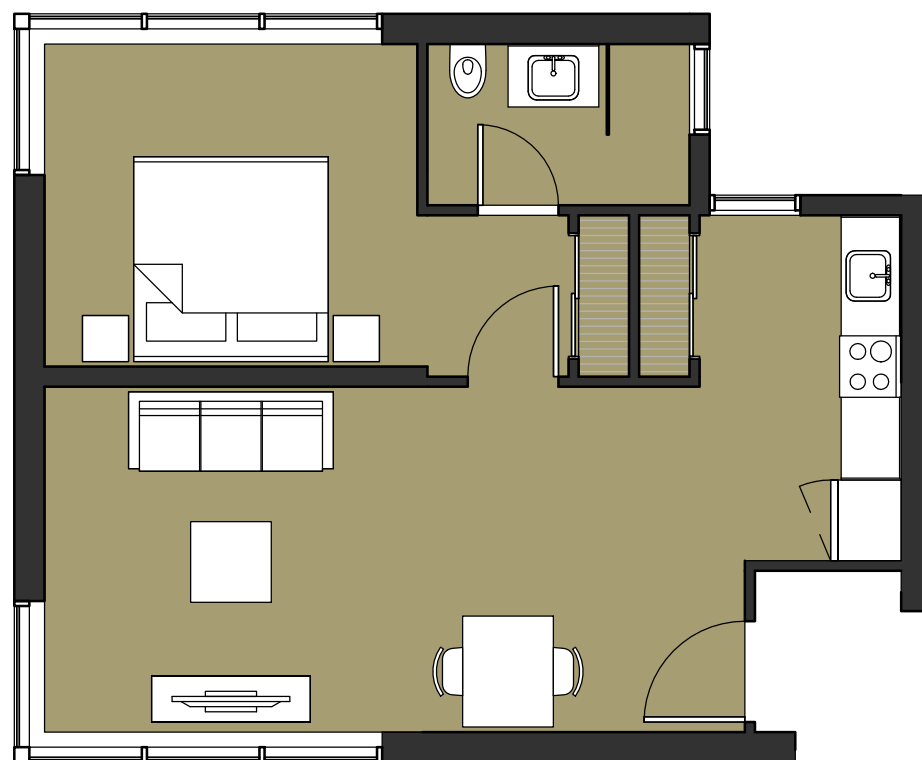

UNIT:

TOTAL INTERIOR	60.00 m2
TOTAL EXTERIOR	00.00 m2
TOTAL SURFACE	60.00 m2

LEVEL:

THE DRAWINGS AND LAYOUTS ARE SOLELY ARTIST'S IMPRESSIONS, AND THE FINAL DESIGN, LAYOUT OR FINISHING DETAILS MAY DIFFER FROM THIS ARTIST'S IMPRESSIONS. NO CLAIMS CAN BE MADE REGARDING THE ARTIST'S IMPRESSIONS OR ANY DEVIATION IN THE FINAL DESIGN, LAYOUT AND FINISHING DETAILS