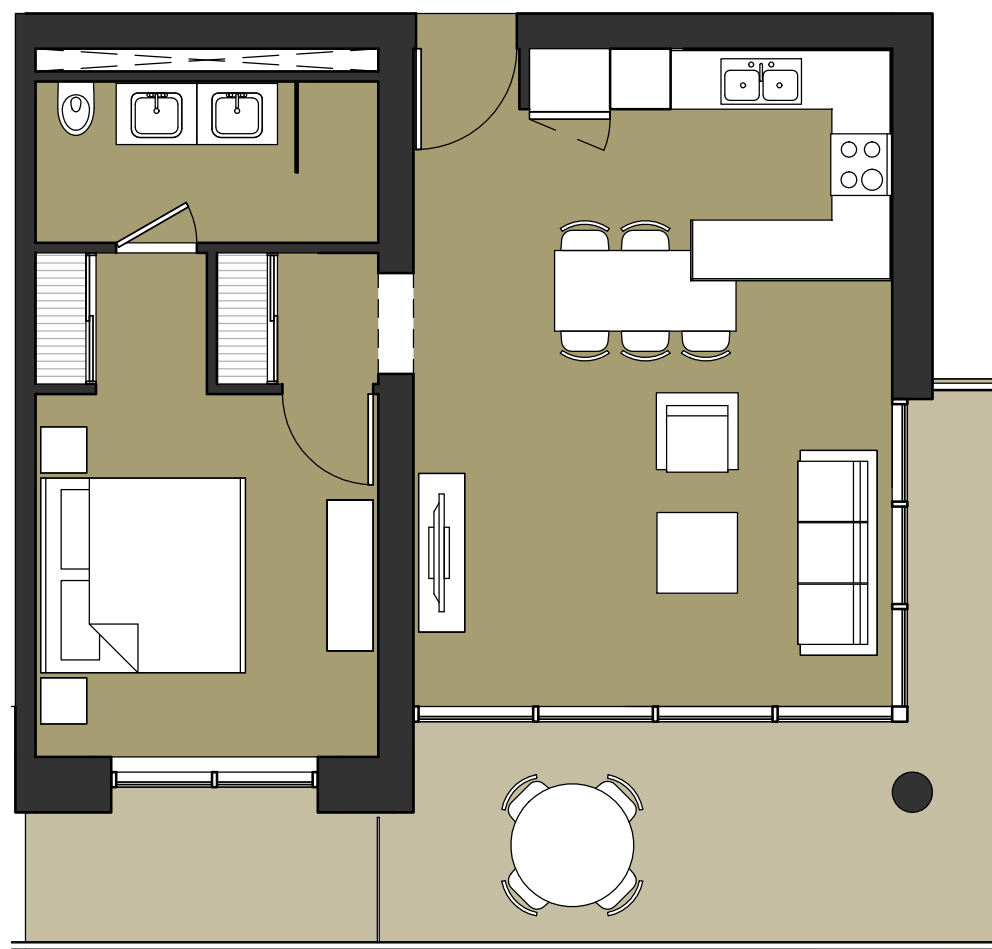

UNIT:

TOTAL INTERIOR 65.20 m2
TOTAL EXTERIOR 22.60 m2
TOTAL SURFACE 87.80 m2

LEVEL:

THE DRAWINGS AND LAYOUTS ARE SOLELY ARTIST'S IMPRESSIONS, AND THE FINAL DESIGN, LAYOUT OR FINISHING DETAILS MAY DIFFER FROM THIS ARTIST'S IMPRESSIONS. NO CLAIMS CAN BE MADE REGARDING THE ARTIST'S IMPRESSIONS OR ANY DEVIATION IN THE FINAL DESIGN, LAYOUT AND FINISHING DETAILS